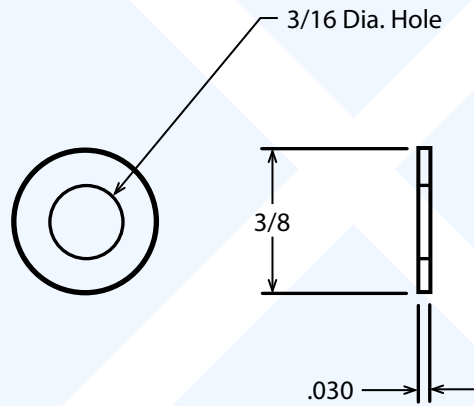

W-1

Material: Red Vulcanized Fibe

Bahrs

Tolerances:
Decimal ± 0.005 "
Fractional $\pm 1/64$ "

Phone(513)793-8100
FAX:(513)793-0624

Links

E-Mail: info@bahrsdie.com
Web: www.bahrsdie.com

Bahrs