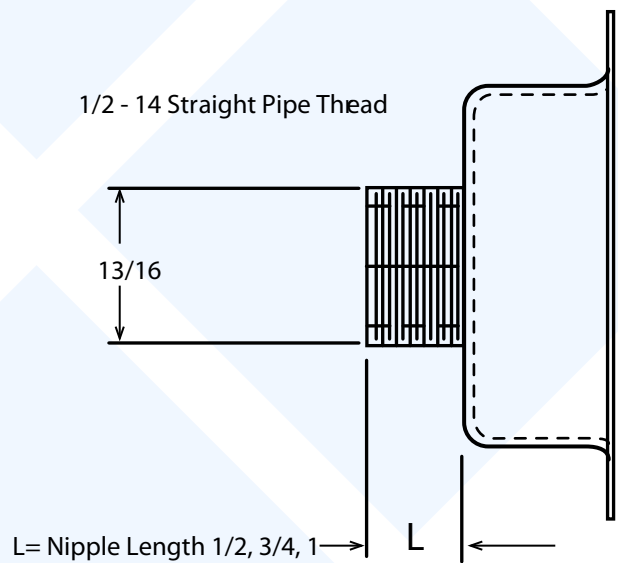

1/2" Pipe Nipple

Shields & Cover

10/05 · Page 43

1/2 Pipe Nipples are Available in All
26, 22, 20 & 18 GA Covers & Shields
In A & A-Off Center Positions

Tolerances:
Decimal $\pm 0.005"$
Fractional $\pm 1/64"$